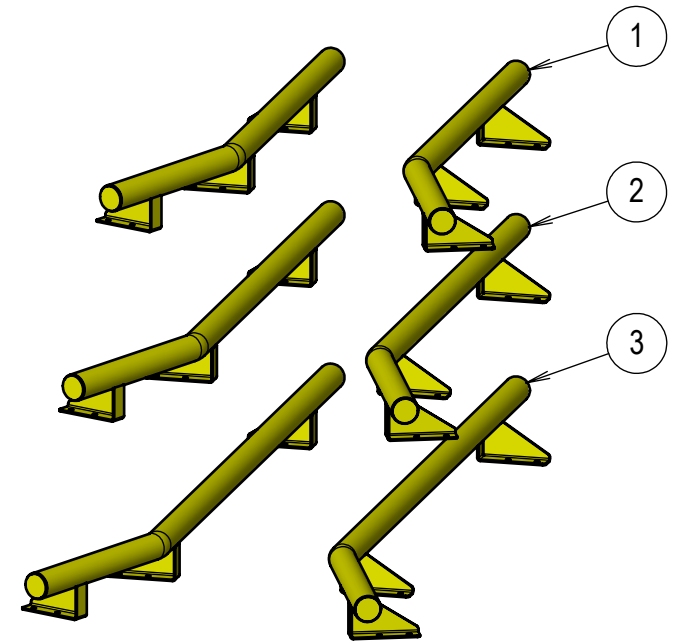

ITEM NO.	PART NUMBER	DESCRIPTION	QTY.	WEIGHT (lb/PAIR)
1	60-5390-0096	ENTRY WHEEL GUIDE, 8ft (Pair of 2)	1	226
2	60-5390-0120	ENTRY WHEEL GUIDE, 10ft (Pair of 2)	1	272
3	60-5390-0144	ENTRY WHEEL GUIDE, 12ft (Pair of 2)	1	316

MATERIAL: 4.5"OD x 1/4" WALL STEEL TUBE
 FINISH: POWDER COATED GOLDEN YELLOW

NOTE:
 (12) 5/8"x4-1/2" LONG (MIN) WEDGE ANCHORS (NOT SUPPLIED)
 ARE REQUIRED PER PAIR OF WHEELGUIDES

DRAWN BY: T.CHUNG	DATE: 2021-04-13	 3rd Angle A	 IDEAL WAREHOUSE INNOVATIONS INC
CHECKED BY:	DATE:		
THE INFORMATION CONTAINED IN THIS DRAWING IS THE SOLE PROPERTY OF IDEAL WAREHOUSE INNOVATIONS INC. ANY REPRODUCTION IN PART OR AS A WHOLE IS PROHIBITED.		DESCRIPTION: WHEEL GUIDES	
		SCALE: 1:48	SHEETS: 1 of 1