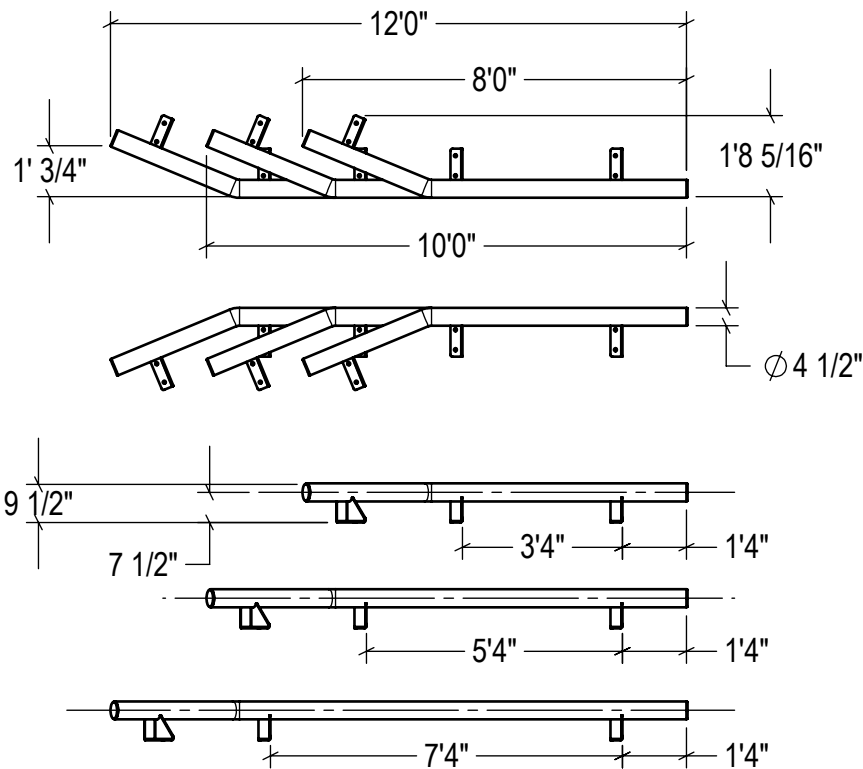

ITEM NO.	PART NUMBER	DESCRIPTION	QTY.	WEIGHT (lb/PAIR)
1	60-5390-0096	ENTRY WHEEL GUIDE, 8ft (Pair of 2)	1	226
2	60-5390-0120	ENTRY WHEEL GUIDE, 10ft (Pair of 2)	1	272
3	60-5390-0144	ENTRY WHEEL GUIDE, 12ft (Pair of 2)	1	316

MATERIAL: 4.5"OD x 1/4" WALL STEEL TUBE
 FINISH: POWDER COATED GOLDEN YELLOW

NOTE:
 (12) 5/8"x4-1/2" LONG (MIN) WEDGE ANCHORS (NOT SUPPLIED)
 ARE REQUIRED PER PAIR OF WHEELGUIDES

DRAWN BY: T.CHUNG	DATE: 2021-04-13	 3rd Angle A	 IDEAL WAREHOUSE INNOVATIONS INC
CHECKED BY:	DATE:		
THE INFORMATION CONTAINED IN THIS DRAWING IS THE SOLE PROPERTY OF IDEAL WAREHOUSE INNOVATIONS INC. ANY REPRODUCTION IN PART OR AS A WHOLE IS PROHIBITED.		DESCRIPTION: WHEEL GUIDES	
		SCALE: 1:48	SHEETS: 1 of 1