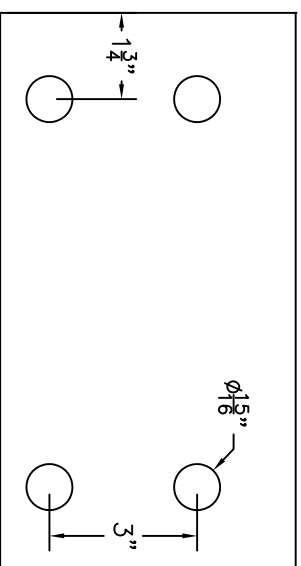

MECO CANTILEVER
SERIES IDENTIFICATION

1/2" ROD WELDED IN
BOTTOM 4' OF COLUMN