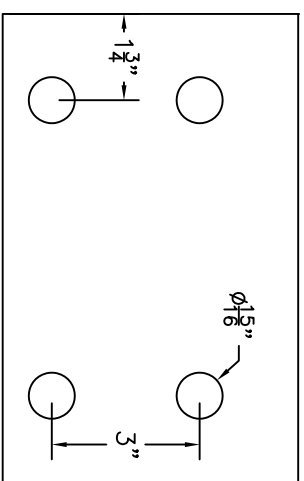

MECO CANTILEVER
SERIES IDENTIFICATION

1/2" ROD WELDED IN
BOTTOM 4' OF COLUMN