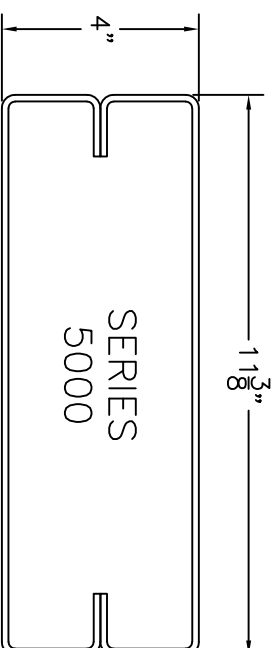

MECO CANTILEVER
SERIES IDENTIFICATION

1/2" ROD WELDED IN
BOTTOM 4' OF COLUMN