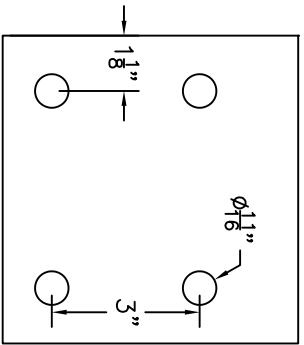

MECO CANTILEVER
SERIES IDENTIFICATION

1/2" ROD WELDED IN
BOTTOM 4' OF COLUMN