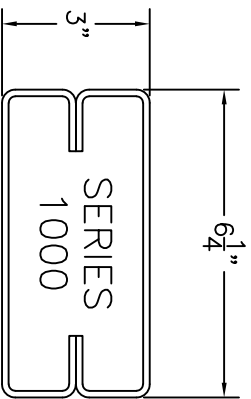

MECO CANTILEVER
SERIES IDENTIFICATION

1/2" ROD WELDED IN
BOTTOM 4' OF COLUMN