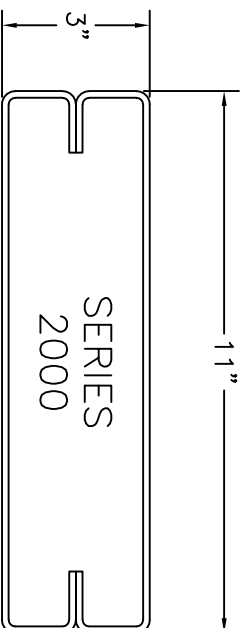

MECO CANTILEVER
SERIES IDENTIFICATION

1/2" ROD WELDED IN
BOTTOM 4' OF COLUMN