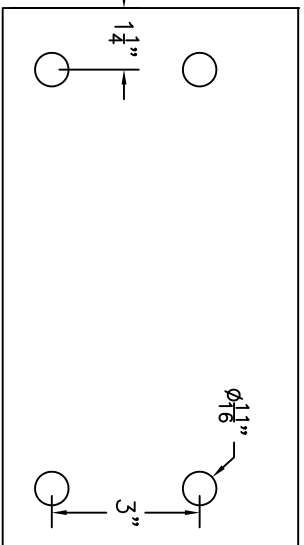

MECO CANTILEVER
SERIES IDENTIFICATION

1/2" ROD WELDED IN
BOTTOM 4' OF COLUMN