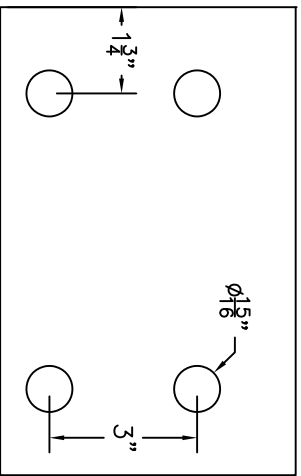

MECO CANTILEVER
SERIES IDENTIFICATION

1/2" ROD WELDED IN
BOTTOM 4' OF COLUMN