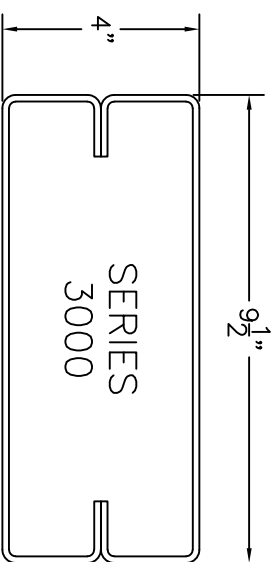

MECO CANTILEVER
SERIES IDENTIFICATION

1/2" ROD WELDED IN
BOTTOM 4' OF COLUMN