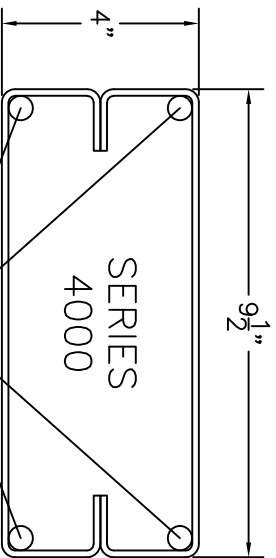

MECO CANTILEVER
SERIES IDENTIFICATION

1/2" ROD WELDED IN
BOTTOM 4' OF COLUMN