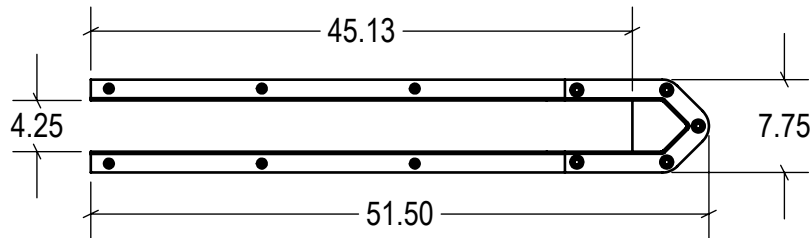

ITEM NO.	PART NUMBER	DESCRIPTION	QTY.
1	60-6404	HD RACK GUARD: 7-3/4" WIDE	1
2	60-7524	CONCRETE ANCHOR - 1/2" x 4-1/2"	5
3	60-6490	CONCRETE WEDGE ANCHOR: 3/8" x 3-1/2"	6

DRAWN BY: T.CHUNG	DATE: 2017-03-18
CHECKED BY:	DATE:

SIZE:
A

**IDEAL WAREHOUSE
INNOVATIONS INC**

DESCRIPTION:
HD RACK GUARD ASSEMBLY: 7-3/4" WIDE

THE INFORMATION CONTAINED IN THIS DRAWING IS THE SOLE PROPERTY OF IDEAL WAREHOUSE INNOVATIONS INC. ANY REPRODUCTION IN PART OR AS A WHOLE IS PROHIBITED.

SCALE: 1:16	SHEETS: 1 of 1	DRAWING NUMBER: 60-6404-A	REV: 0
-----------------------	--------------------------	-------------------------------------	------------------