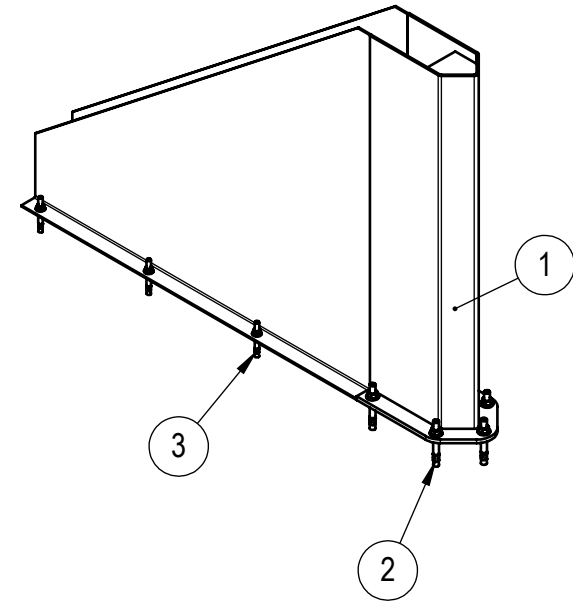

ITEM NO.	PART NUMBER	DESCRIPTION	QTY.
1	60-6404	HD RACK GUARD: 7-3/4" WIDE	1
2	60-7524	CONCRETE ANCHOR - 1/2" x 4-1/2"	5
3	60-6490	CONCRETE WEDGE ANCHOR: 3/8" x 3-1/2"	6

DRAWN BY: T.CHUNG	DATE: 2017-03-18
CHECKED BY:	DATE:

SIZE:
A

**IDEAL WAREHOUSE
INNOVATIONS INC**

DESCRIPTION:
HD RACK GUARD ASSEMBLY: 7-3/4" WIDE

THE INFORMATION CONTAINED IN THIS DRAWING IS THE SOLE PROPERTY OF IDEAL WAREHOUSE INNOVATIONS INC. ANY REPRODUCTION IN PART OR AS A WHOLE IS PROHIBITED.

SCALE: 1:16	SHEETS: 1 of 1	DRAWING NUMBER: 60-6404-A	REV: 0
-----------------------	--------------------------	-------------------------------------	------------------