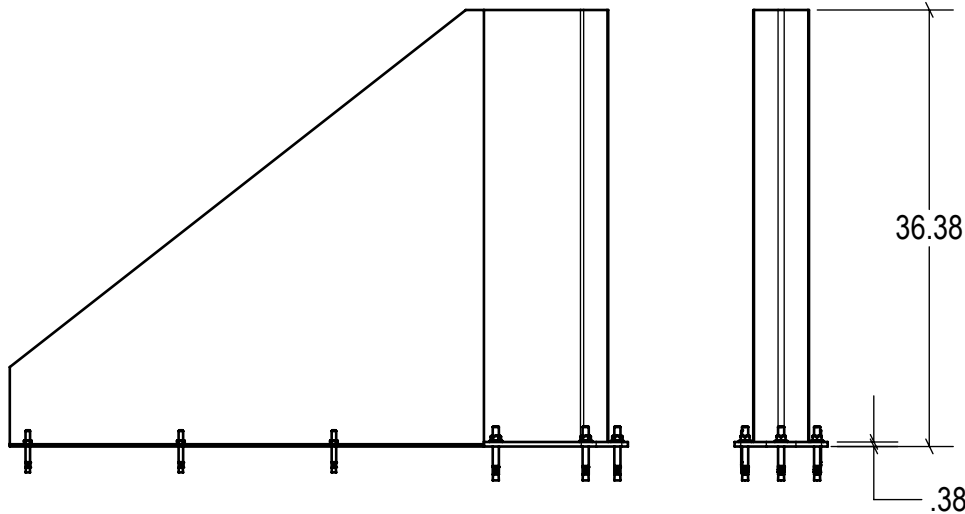

ITEM NO.	PART NUMBER	DESCRIPTION	QTY.
1	60-6404	HD RACK GUARD: 7-3/4" WIDE	1
2	60-7524	CONCRETE ANCHOR - 1/2" x 4-1/2"	5
3	60-6490	CONCRETE WEDGE ANCHOR: 3/8" x 3-1/2"	6

DRAWN BY: T.CHUNG	DATE: 2017-03-18
CHECKED BY:	DATE:

SIZE:
A

**IDEAL WAREHOUSE
INNOVATIONS INC**

DESCRIPTION:
HD RACK GUARD ASSEMBLY: 7-3/4" WIDE

THE INFORMATION CONTAINED IN THIS DRAWING IS THE SOLE PROPERTY OF IDEAL WAREHOUSE INNOVATIONS INC. ANY REPRODUCTION IN PART OR AS A WHOLE IS PROHIBITED.

SCALE: 1:16	SHEETS: 1 of 1	DRAWING NUMBER: 60-6404-A	REV: 0
-----------------------	--------------------------	-------------------------------------	------------------